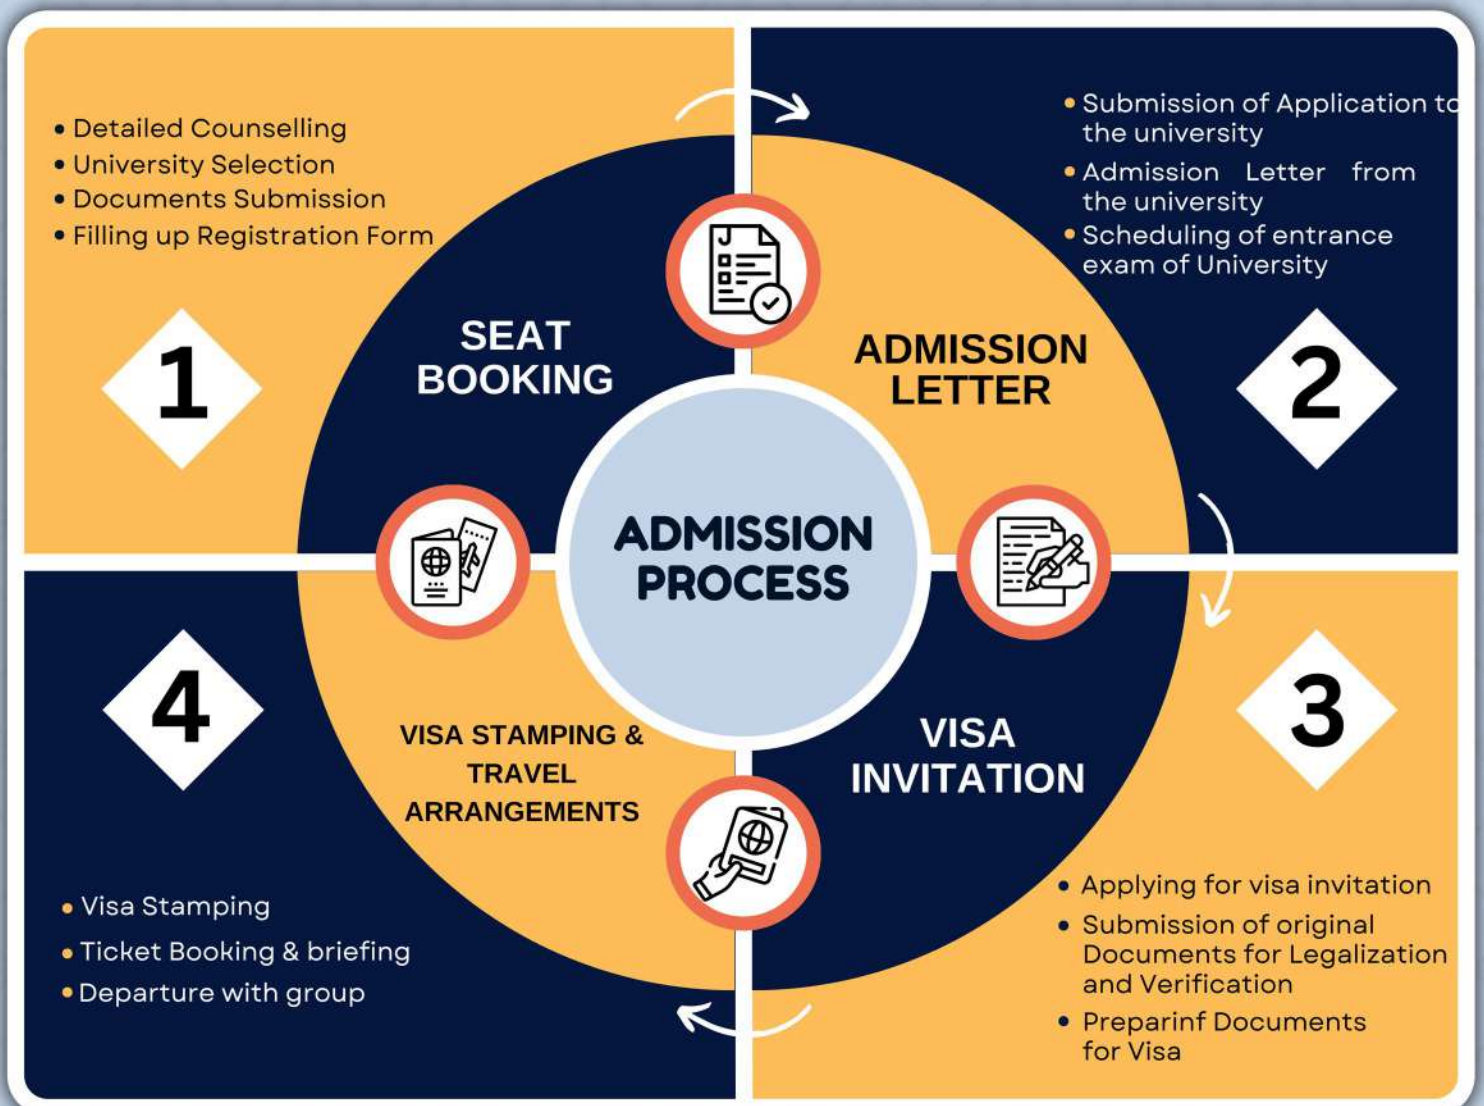

One Time-Charge: 500\$ (only in 1st year)

Includes:

- Documents Authentication from Ministry of Education and Science of Russia
- Equivalency Certificate
- Free meals (Initial days on Russia Arrival)
- One Time Charge at the time of Admission
- Foreign Exchange Service in Abroad
- Bureau of immigration clearance
- Police Registration and Verification
- Airport pickup and transfer to university
- Other post landing services
- Management fees
- Local Sim Card with internet Recharge
- Local Bank Account opening
- Assistance in getting Library Card
- Orientation about easy & safe stay in the destination country

Please Note*

- The Tuition Fee And All Expenses Are Paid In The Currency As Mentioned In The Table Above.
- Tuition Fees Can Be Paid Semester Wise (2 Installments) Or Yearly.
- Hostel Charges From 2nd Year Onwards Is Payable Only If You Wish To Stay In University Hostel.
- Mess Hostel Charges are chargeable on Academic Year Basis
- Russian Administration, Documentation, Drug Screening - 6,500 Rubles (Only in 1st Yr).
- Biometrics Registration, Medical Check-up - 8000 Rubles (Only in 1st Yr).
- Flight Ticket Charges Payable Extra As Per Actual.
- Above Fee Structure Does Not Include Admission And Consultancy Charges Of MBBSINFO.
- Accommodation in Govt. Hostel is subject to availability of beds upon your arrival. private Hostel Charge is 4,500 Rubles to 9,000 Rubles per Month

**Indian Mess Available:
1400 USD Per Year**

Eligibility Criteria

- **12th Marks Requirement**
50% in PCB (General Category)
40 % in PCB (OBC/SC/ST)
- **Student Should be NEET Qualified**
- **Age Requirement**
17 years or more as on
31st December of the admission year.

Documents Required

- **10th Marksheet**
- **12th Marksheet**
- **Aadhar Card**
- **NEET Score / Admit Card**
- **Digital photo 3.5 by 4.5 cm
White background 70% face**
- **Passport or applying slip**

Admission Process